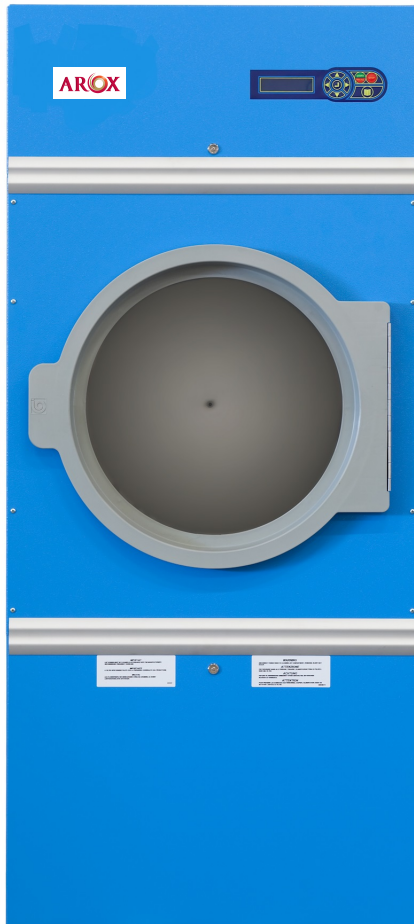

AES SERIES AROX Tumble Dryer

Electric

Features

AROX provides a wide range of dryers complying with the needs of laundries from small to industrial size.

- Ease of Operation and reliability of technology
- Stainless Steel Drum 18/10 AISI 304
- Exhaust outlet has a wide diameter to allow full discharge of moisture

The AES Series are suited for coin-operated laundrettes, nursing homes, factories, hotels, ships, off-shore facilities, industrial laundries etc.

Wide Door is controlled by an electronic sensor with protection IP67. It will stop the dryer from running when opened.

Specifications

Models		AES 10	AES 14	AES 18	AES 23	AES 34	AES 55
Capacity 1:20	kg	10	14	18	23	34	55
Capacity 1:25	kg	8	11	15	19	27	41
Dimensions:-							
Width	mm	791			1022		1360
Depth	mm	707	874	1051	918	1188	1700
Height	mm	1760			1852		2260
Drum Dia	mm	756			977		1202
Drum Depth	mm	420	585	767	590	870	960
Heating Element	watts	6 x 3000			6 x 4000		9 x 6500
Power	kw	18			24		58.5
Electrical Input	volt	380-415V 3Ph 50Hz or 440-480V 3Ph 60Hz					